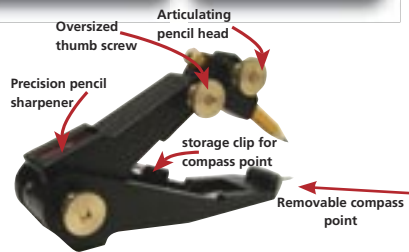

- Step 1. Apply SpeedTape to substrate
- Step 2. Peel off paper backing & stick on laminate or veneer
- Step 3. Apply pressure with SpeedRoller

Description	Part Number	USD
SpeedTape, 1" x 50'	S-TAPE.1" X 50'	\$10.00
SpeedTape, 2" x 50'	S-TAPE.2" X 50'	\$20.00
SpeedTape, 6.5" x 50'	S-TAPE.6.5" X 50'	\$60.00

dbc
designed by a cabinetmaker

AccuScribePRO

SCRIBING TOOL

NEW
FEATURES

Problem	FastCap's Solution
 Rounded bottom, no stability	 Non-rocking flat bottom

The AccuScribePro makes it easy to maintain a consistent scribe offset, staying parallel to the object surface every time.