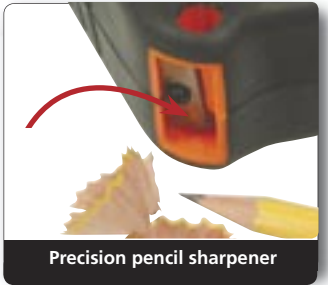

Mueller

Edward B Mueller Company Inc.

pro carpenter

professional tape measure

A Blade Style for Everyone!

RATED BY AMERICAN WOODWORKER AS "GENIUS" AND BEST NEW TOOL OF 2004 (THE PSSP)

Description	Part Number	Wholesale
Metric/Standard 16' & 25'	PMS.16 PMS.25	$7.95 $10.95
Lefty/Righty Story Pole 16' & 25'	PSSR.16 PSSR.25	$7.95 $10.95
Story Pole 16' & 25'	PSSP.16 PSSP.25	$7.95 $10.95
Metric Reverse 5m	PMMR.5M	$7.95
Old Standby 16' & 25'	PS.16 PS.25	$7.95 $10.95
True 32 Metric Reverse	PMMR-True32	$7.95

Patent Pending