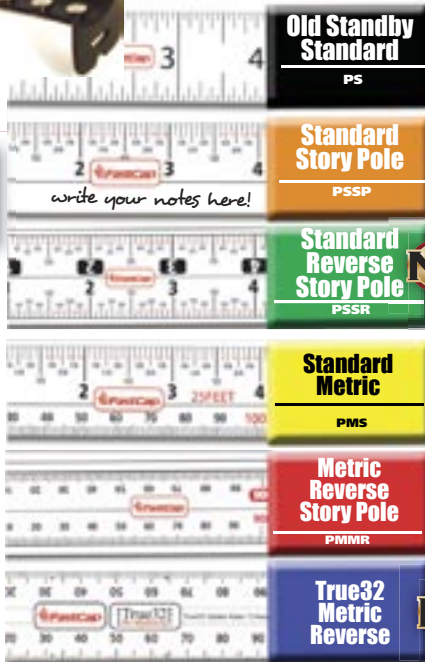

NEW

NEW

dbc

designed by a cabinetmaker

www.muellerco.com