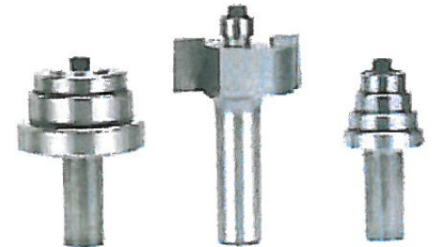

Mueller

Edward B. Mueller Company, Inc.

SPRING SALE

WHITESIDE MACHINE CO.

All Whiteside Router Bits

Buy 1 get 1 @ 50% OFF